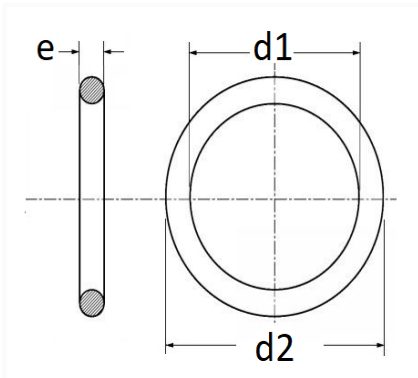

1 Allée des Bouleaux -F-95110 SANNOIS
 +33 (0)1 39 98 55 00
 info@restagraf.com

DRAIN PLUG SEAL Ø 26,3 X 31,9 X 2,5 mm COPPER RING

Item code	Number of References	Number of pieces	Conditioning
227364	1	3	BLISTER
7364	1	10	BAG

Technical informations	
d1	26.3 mm
d2	31.9 mm
e	2.5 mm

Materials
COPPER

Manufacturer correspondence*			
ALTERNATIVE TO VOLKSWAGEN	N0138212	MERCEDES-BENZ	N007603026301

Manufacturer correspondence*

MERCEDES-BENZ	N915035000025	OPEL (GM) Catalog number	2091026
---------------	---------------	-----------------------------	---------