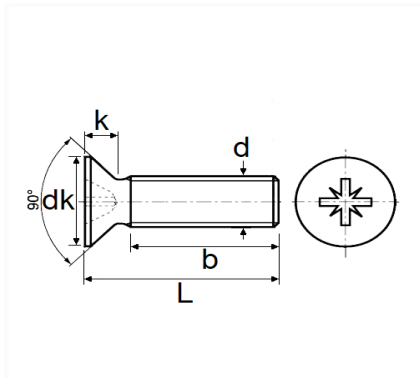

1 Allée des Bouleaux -F-95110 SANNOIS
 +33 (0)1 39 98 55 00
 info@restagraf.com

GRADE 4.8 ZINC PLATED COUNTERSUNK HEAD MACHINE SCREW M6-1.00 X 16 mm DIN 965 BRAKE DISC

Item code	Number of References	Number of pieces	Conditioning
227271	1	4	BLISTER
7271	1	40	BAG

Technical informations	
dk	11 mm
k	3 mm
L	16 mm
b	12 mm
d	M6 x 1.00

Materials
STEEL