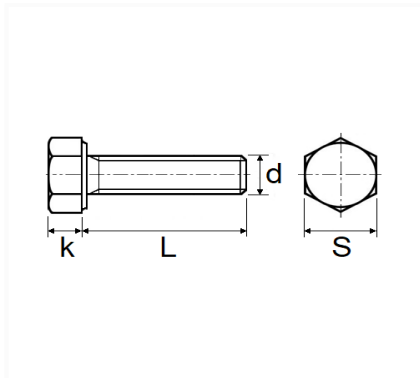

1 Allée des Bouleaux -F-95110 SANNOIS  
 +33 (0)1 39 98 55 00  
 info@restagraf.com

**GRADE 8.8 ZINC PLATED HEXAGON HEAD SCREW M12-1.75 X 40 mm DIN 933**

Item code	Number of References	Number of pieces	Conditioning
825	1	16	BAG
7639	1	6	BAG

Technical informations	
s	19 mm
k	8 mm
L	40 mm
d	M12 x 1.75

Materials
CLASS 8.8 STEEL