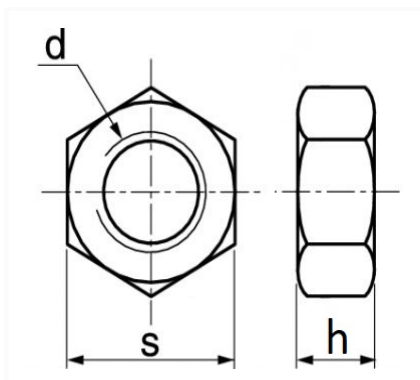

1 Allée des Bouleaux -F-95110 SANNOIS
 +33 (0)1 39 98 55 00
 info@restagraf.com

GRADE 8 HEXAGON NUT M10-1.50 DIN 934

Item code	Number of References	Number of pieces	Conditioning
815	1	25	BAG
40405	1	100	BOX

Technical informations	
s	16 mm
h	8 mm
d	M10 x 1.50

Materials
CLASS 8 STEEL

Manufacturer correspondence*	
RENAULT	7703032103

* Non contractual information given as indication