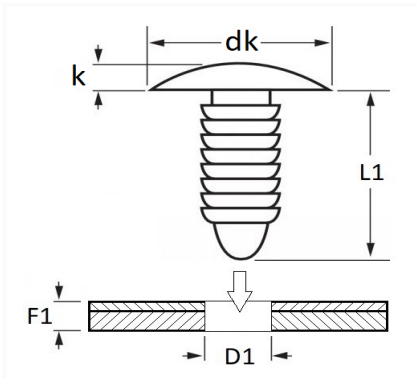

1 Allée des Bouleaux -F-95110 SANNOIS
 +33 (0)1 39 98 55 00
 info@restagraf.com

TRIM CLIP Ø 6,3 → 6,7 mm WHEEL HOUSING COVER

Item code	Number of References	Number of pieces	Conditioning
225001	1	10	BLISTER
10010	1	25	BAG

Technical informations	
dk	17.8 mm
k	2.5 mm
L1	15.5 mm
D1	6.3 → 6.7 mm
F1	2.5 → 8 mm

Materials
POLYAMIDE 66

Manufacturer correspondence*			
CHEVROLET - DAEWOO	94530432	FORD Engineering number	W701259S300