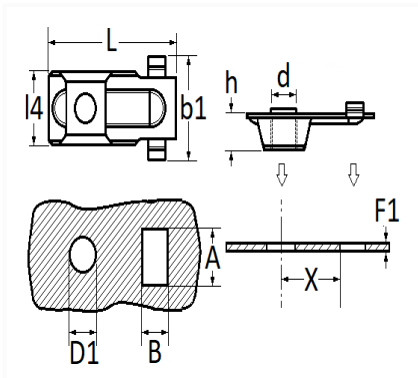

STEEL CAGE NUT M12-1.75 FOR TOWBAR

Item code	Number of References	Number of pieces	Conditioning
221452	1	2	BLISTER
1452	1	3	BAG

Technical informations	
L	50 mm
b1	27 mm
l4	19.6 mm
h	10.4 mm
d	M12 x 1.75
D1	14.5 mm
B	13 mm
A	20.2 mm
F1	1 → 1.3 mm
X	18.45 mm