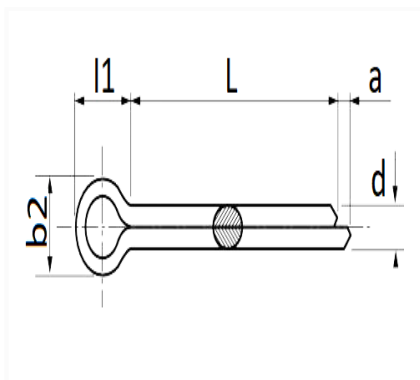

1 Allée des Bouleaux -F-95110 SANNOIS  
 +33 (0)1 39 98 55 00  
 info@restagraf.com

SPLITPEN Ø 3 X 40 mm DIN 94

Item code	Number of References	Number of pieces	Conditioning
220905	1	52	
905	1	90	

Technical informations	
L	38.75 → 41.25 mm
b2	5.1 → 5.8 mm
l1	6.4 mm
d	2.7 → 2.9 mm
a	1.6 → 3.2 mm

Materials
STAAL

Manufacturer correspondence*			
PEUGEOT / CITROËN	696808	PEUGEOT / CITROËN	696828

Manufacturer correspondence\*

RENAULT

1089030402

\* Non contractual information given as indication

---