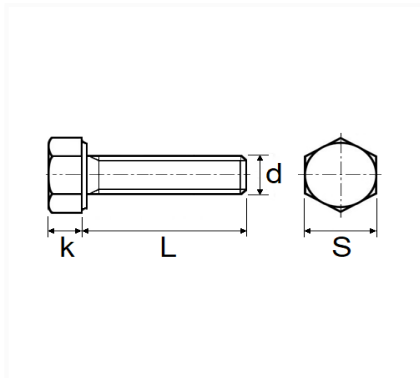

1 Allée des Bouleaux -F-95110 SANNOIS
 +33 (0)1 39 98 55 00
 info@restagraf.com

MASCHINENSCHRAUBE AUßENSECHSKANT 8.8 ZN ROH M5-0.80 X 20 mm DIN 933

Item code	Number of References	Number of pieces	Conditioning
802	1	50	BEUTEL
40105	1	100	BEHÄLTER

Technical informations	
s	8 mm
k	3.5 mm
L	20 mm
d	M5 x 0.80

Materials
STAHL 8.8

Manufacturer correspondence*			
CITROËN	26139009	PEUGEOT / CITROËN	692139

Manufacturer correspondence*

RENAULT

7703001013

* Non contractual information given as indication
