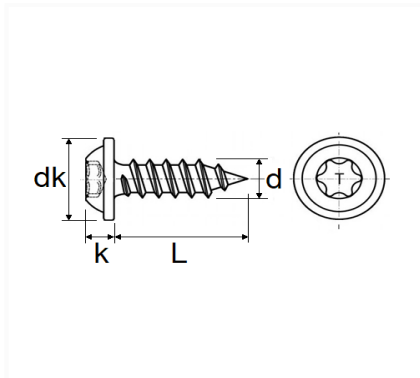

1 Allée des Bouleaux -F-95110 SANNOIS
 +33 (0)1 39 98 55 00
 info@restagraf.com

BLACK ZINC PLATED TRUSS HEAD SELF TAPPING SCREW Ø 4,8 X 16 mm NFE 25-655

Item code	Number of References	Number of pieces	Conditioning
220772	1	20	BLISTER
772	1	20	BAG

Technical informations	
dk	11 mm
k	2.9 mm
L	16 mm
d	4.8 mm
T	X20

Materials
STEEL

Manufacturer correspondence*			
ALTERNATIVE TO CITROËN	1608752480	ALTERNATIVE TO CITROËN	692588

Manufacturer correspondence*			
ALTERNATIVE TO PEUGEOT	1608752480	ALTERNATIVE TO PEUGEOT	692588
PEUGEOT / CITROËN	6996S7		