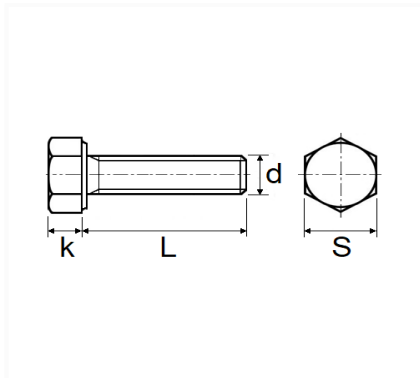

1 Allée des Bouleaux -F-95110 SANNOIS  
 +33 (0)1 39 98 55 00  
 info@restagraf.com

**GRADE 8.8 ZINC PLATED HEXAGON HEAD SCREW M5-0.80 X 16 mm DIN 933**

Item code	Number of References	Number of pieces	Conditioning
801	1	50	BAG
40104	1	100	BOX

Technical informations	
s	8 mm
k	3.5 mm
L	16 mm
d	M5 x 0.80

<b>Materials</b>
CLASS 8.8 STEEL

<b>Manufacturer correspondence*</b>			
PEUGEOT / CITROËN	691826	RENAULT	7703001369

\* Non contractual information given as indication