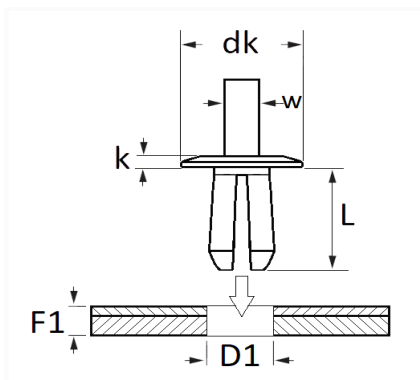

1 Allée des Bouleaux -F-95110 SANNOIS
 +33 (0)1 39 98 55 00
 info@restagraf.com

PLASTIC RIVET Ø 8,5 mm WHEEL HOUSING COVER

Item code	Number of References	Number of pieces	Conditioning
220443	1	5	BLISTER
443	1	25	BAG

Technical informations	
dk	16 mm
k	2.5 mm
w	4 mm
L	13.5 mm
D1	8.5 mm
F1	5.7 → 7.2 mm

Materials
POLYAMIDE 66

Manufacturer correspondence*	
PEUGEOT / CITROËN	697334

* Non contractual information given as indication