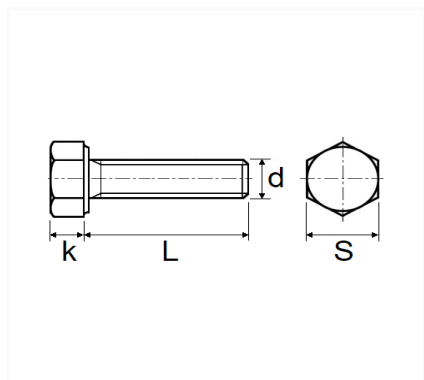

1 Allée des Bouleaux -F-95110 SANNOIS  
 +33 (0)1 39 98 55 00  
 info@restagraf.com

**GRADE 8.8 ZINC PLATED HEXAGON HEAD MACHINE SCREW M8-1.25 X 80 mm  
 DIN 933**

Item code	Number of References	Number of pieces	Conditioning
798	1	18	BAG
7632	1	6	BAG
40128	1	50	BOX

Technical informations	
s	13 mm
k	5.5 mm
L	80 mm
d	M8 x 1.25

<b>Materials</b>
CLASS 8.8 STEEL

<b>Manufacturer correspondence*</b>	
RENAULT	7703001241

\* Non contractual information given as indication