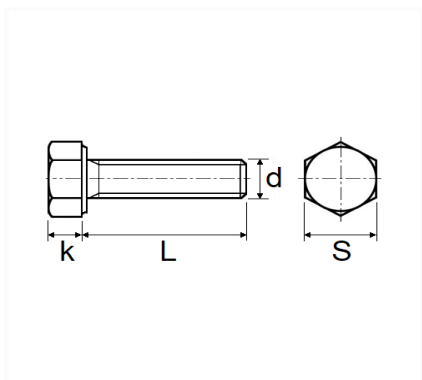

1 Allée des Bouleaux -F-95110 SANNOIS  
 +33 (0)1 39 98 55 00  
 info@restagraf.com

**MASCHINENSCHRAUBE AUßENSECHSKANT 8.8 ZN ROH M7-1.00 X 50 mm DIN 933**

Item code	Number of References	Number of pieces	Conditioning
797	1	25	BEUTEL

Technical informations	
s	11 mm
k	5 mm
L	50 mm
d	M7 x 1.00

Materials
STAHL 8.8

Manufacturer correspondence*	
CITROËN	26211659

\* Non contractual information given as indication