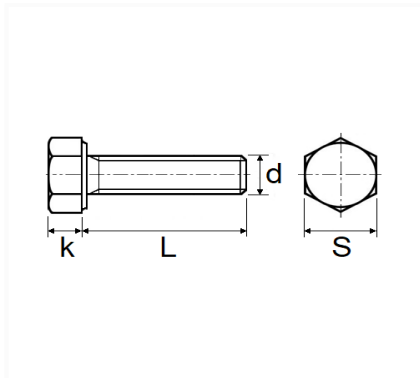

1 Allée des Bouleaux -F-95110 SANNOIS
 +33 (0)1 39 98 55 00
 info@restagraf.com

**GRADE 8.8 ZINC PLATED HEXAGON HEAD MACHINE SCREW M6-1.00 X 50 mm
 DIN 933**

Item code	Number of References	Number of pieces	Conditioning
796	1	25	BAG
7620	1	10	BAG
40113	1	100	BOX

Technical informations	
s	10 mm
k	4 mm
L	50 mm
d	M6 x 1.00

Materials
CLASS 8.8 STEEL

Manufacturer correspondence*			
RENAULT	7703001132	RENAULT	7703101583

* Non contractual information given as indication