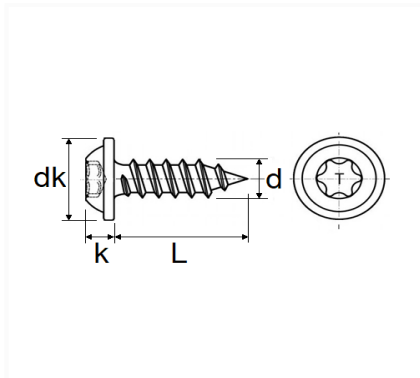

1 Allée des Bouleaux -F-95110 SANNOIS
 +33 (0)1 39 98 55 00
 info@restagraf.com

BLACK ZINC PLATED TRUSS HEAD SELF TAPPING SCREW Ø 4,8 X 32 mm NFE 25-655

Item code	Number of References	Number of pieces	Conditioning
775	1	15	BAG

Technical informations	
dk	10.5 mm
k	2.7 mm
L	32 mm
d	4.8 mm
T	X20

Materials

Manufacturer correspondence*	
SUBSTITUTABLE FOR PEUGEOT	7903016540

*Non contractual information given as indication