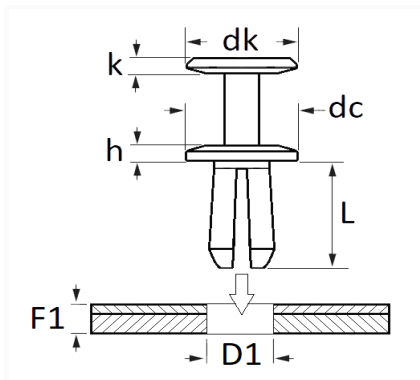

1 Allée des Bouleaux -F-95110 SANNOIS
 +33 (0)1 39 98 55 00
 info@restagraf.com

PLASTIC RIVET Ø 7 mm WHEEL HOUSING COVER

Item code	Number of References	Number of pieces	Conditioning
42651	1	100	BOX
130092	1	12	BAG

Technical informations	
dk	13 mm
k	1.6 mm
dc	20 mm
h	2.8 mm
L	11.5 mm
D1	7 mm
F1	2 → 5 mm

Materials
POLYACETAL

Manufacturer correspondence*			
NISSAN	668204A00A	SUZUKI	0940907340

Manufacturer correspondence*