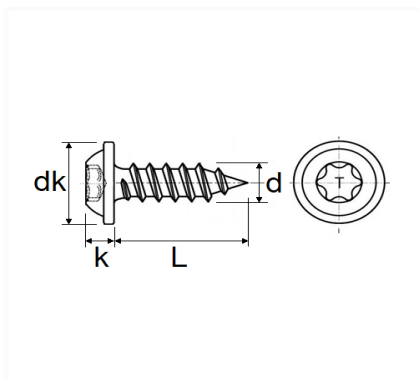

1 Allée des Bouleaux -F-95110 SANNOIS
 +33 (0)1 39 98 55 00
 info@restagraf.com

BLACK ZINC PLATED TRUSS HEAD SELF TAPPING SCREW Ø 3,5 X 19 mm NFE 25-655

Item code	Number of References	Number of pieces	Conditioning
767	1	35	BAG

Technical informations	
dk	8 mm
k	2.2 mm
L	19 mm
d	3.5 mm
T	X10

Materials
STEEL