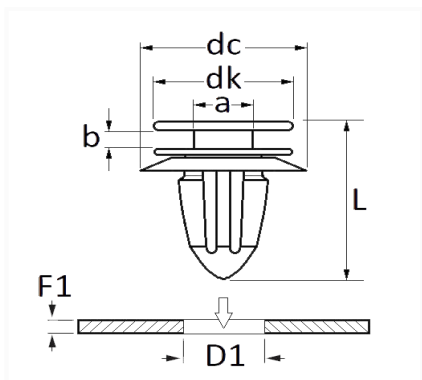

1 Allée des Bouleaux -F-95110 SANNOIS
 +33 (0)1 39 98 55 00
 info@restagraf.com

PANEL CLIP Ø 8,2 mm

Item code	Number of References	Number of pieces	Conditioning
42611	1	100	BOX
10448	1	20	BAG
225014	1	7	BLISTER

Technical informations	
dk	12.5 mm
dc	14.9 mm
b	2.2 mm
a	6 mm
L	14.7 mm
D1	8.2 mm
F1	0.7 → 1.5 mm

Materials
POLYACETAL

Manufacturer correspondence*			
LAND ROVER	DYC101420	LAND ROVER	UH121861BBA

Manufacturer correspondence*			
NISSAN	015530814M	NISSAN	7399800QAB
NISSAN	7689900QAC	OPEL (GM) Catalog number	4414720
OPEL (GM) Catalog number	4430858	OPEL (GM) Catalog number	4501569
OPEL Part number	9161869	OPEL Part number	93161475
OPEL Part number	93176656	RENAULT	5001855049
RENAULT	7701050734		