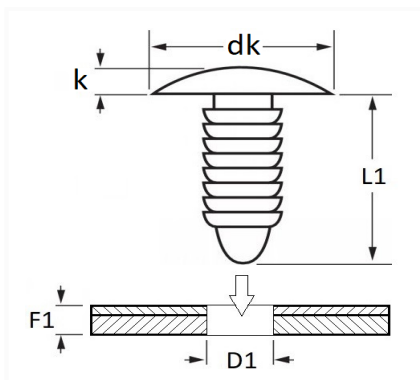

1 Allée des Bouleaux -F-95110 SANNOIS
 +33 (0)1 39 98 55 00
 info@restagraf.com

TRIM CLIP Ø 10,2 → 10,7 mm WHEEL HOUSING COVER

Item code	Number of References	Number of pieces	Conditioning
42607	1	100	BOX
10082	1	15	BAG
228161	1	4	BLISTER

Technical informations	
dk	35 mm
k	1.5 mm
L1	23.8 mm
D1	10.2 → 10.7 mm
F1	0.6 → 5 mm

Materials
LOW DENSITY POLYETHYLENE

Manufacturer correspondence*			
DACIA	7703077435	FIAT	6000619708

Manufacturer correspondence*			
MERCEDES-BENZ	A4159980385	NISSAN	0146100QAD
OPEL (GM) Catalog number	4414104	OPEL Part number	91169652
RENAULT	7703077435	RENAULT SAMSUNG MOTORS	333110