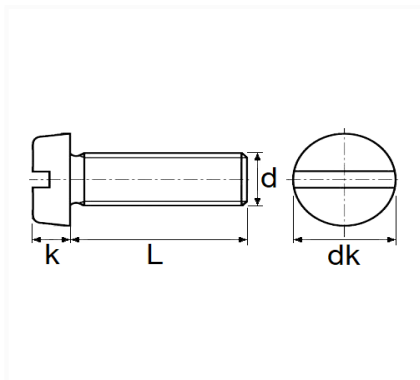

METALEN GLEUFSCHROEF M5-0.80 X 25 mm DIN 84

Item code	Number of References	Number of pieces	Conditioning
757	1	55	

Technical informations	
dk	8.5 mm
k	3.3 mm
L	25 mm
d	M5 x 0.80

Materials
STAAL