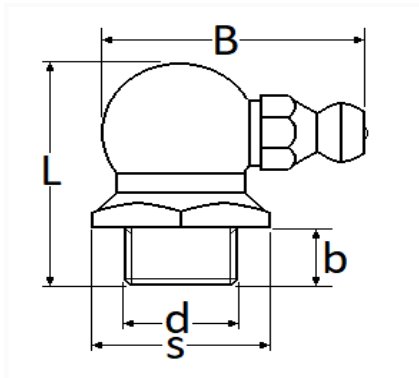

CURVED GREASE NIPPLE 90° M8-1.25

Item code	Number of References	Number of pieces	Conditioning
40817	1	25	BOX
7360	1	5	BAG

Technical informations	
L	18 mm
B	17 mm
s	9 mm
d	M8 x 1.25
b	5.5 mm

Materials
STEEL