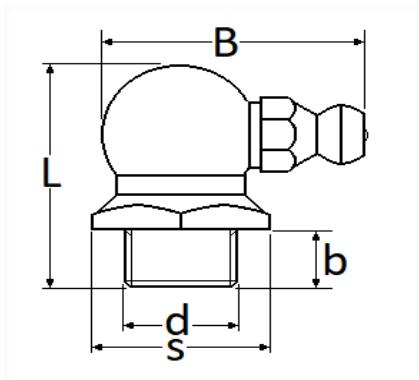

1 Allée des Bouleaux -F-95110 SANNOIS  
 +33 (0)1 39 98 55 00  
 info@restagraf.com

**CURVED GREASE NIPPLE 90° M8-1.25**

Item code	Number of References	Number of pieces	Conditioning
40817	1	25	BOX
7360	1	5	BAG

Technical informations	
L	18 mm
B	17 mm
s	9 mm
d	M8 x 1.25
b	5.5 mm

Materials
STEEL