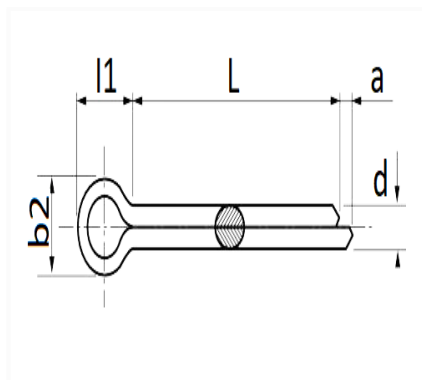

1 Allée des Bouleaux -F-95110 SANNOIS
 +33 (0)1 39 98 55 00
 info@restagraf.com

SPLITPEN Ø 3,5 X 40 mm DIN 94

Item code	Number of References	Number of pieces	Conditioning
40512	1	200	
906	1	70	

Technical informations	
L	38.75 → 41.25 mm
b2	5.1 → 5.8 mm
l1	7 mm
d	3 → 3.2 mm
a	1.6 → 3.2 mm

Materials
STAAL

Manufacturer correspondence*			
PEUGEOT / CITROËN	696715	RENAULT	1089035402

* Non contractual information given as indication