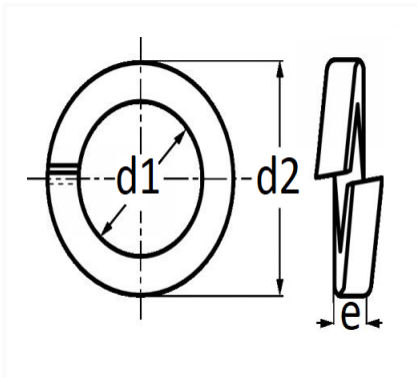

GROWER-SLUITRING Ø 12 mm NFE 25-515

Item code	Number of References	Number of pieces	Conditioning
40336	1	100	
575	1	30	

Technical informations	
d1	13 mm
d2	20.7 mm
e	3.5 mm

Materials
STAAL

Manufacturer correspondence*			
FIAT	ZF10517079	PEUGEOT / CITROËN	695311