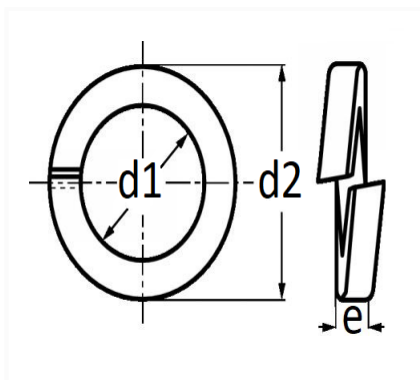

1 Allée des Bouleaux -F-95110 SANNOIS  
 +33 (0)1 39 98 55 00  
 info@restagraf.com

GROWERSCHEIBE Ø 12 mm NFE 25-515

Item code	Number of References	Number of pieces	Conditioning
40336	1	100	BEHÄLTER
575	1	30	BEUTEL

Technical informations	
d1	13 mm
d2	20.7 mm
e	3.5 mm

Materials
STAHL

Manufacturer correspondence*			
FIAT	ZF10517079	PEUGEOT / CITROËN	695311

\* Non contractual information given as indication