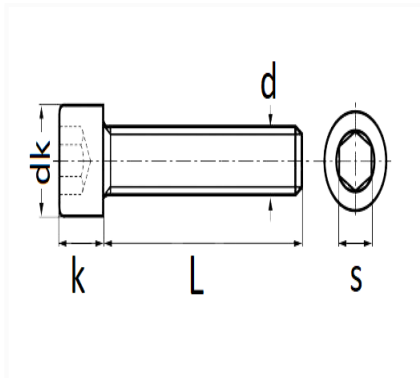

1 Allée des Bouleaux -F-95110 SANNOIS
 +33 (0)1 39 98 55 00
 info@restagraf.com

**GRADE 8.8 BLACK ZINC PLATED HEXAGON SOCKET HEAD CAP SCREW
 M12-1.75 X 30 mm DIN 912**

Item code	Number of References	Number of pieces	Conditioning
40274	1	20	BOX

Technical informations	
dk	18 mm
k	12 mm
s	10 mm
L	30 mm
d	M12 x 1.75

Materials
CLASS 8.8 STEEL