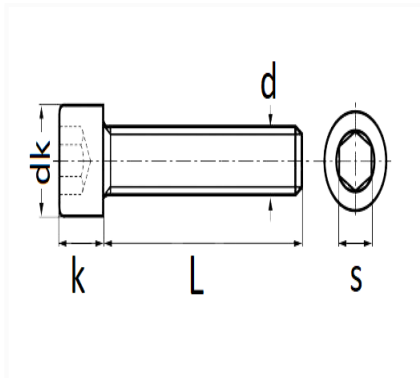

1 Allée des Bouleaux -F-95110 SANNOIS
 +33 (0)1 39 98 55 00
 info@restagraf.com

**GRADE 8.8 BLACK ZINC PLATED HEXAGON SOCKET HEAD CAP SCREW
 M10-1.50 X 20 mm DIN 912**

Item code	Number of References	Number of pieces	Conditioning
40272	1	40	BOX

Technical informations	
dk	16 mm
k	10 mm
s	8 mm
L	20 mm
d	M10 x 1.50

Materials
CLASS 8.8 STEEL