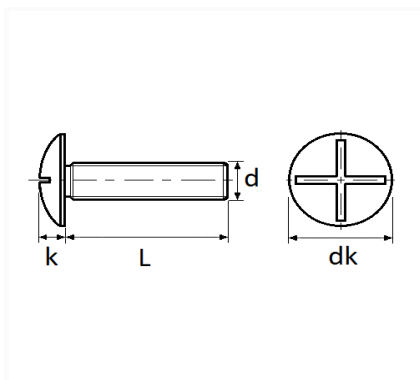

1 Allée des Bouleaux -F-95110 SANNOIS
 +33 (0)1 39 98 55 00
 info@restagraf.com

CROSS SLOTTED TRUSS HEAD MACHINE SCREW M8-1.25 X 60 mm NFE 25-129

Item code	Number of References	Number of pieces	Conditioning
40240	1	50	BOX

Technical informations	
dk	18 à 20 mm
k	4.2 mm
L	60 mm
d	M8 x 1.25

Materials
CLASS 4.8 STEEL