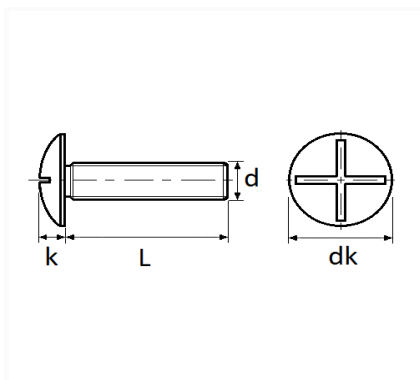

1 Allée des Bouleaux -F-95110 SANNOIS  
 +33 (0)1 39 98 55 00  
 info@restagraf.com

**CROSS SLOTTED TRUSS HEAD MACHINE SCREW M8-1.25 X 30 mm NFE 25-129**

Item code	Number of References	Number of pieces	Conditioning
40237	1	50	BOX

Technical informations	
dk	18 à 20 mm
k	4.2 mm
L	30 mm
d	M8 x 1.25

Materials
CLASS 4.8 STEEL