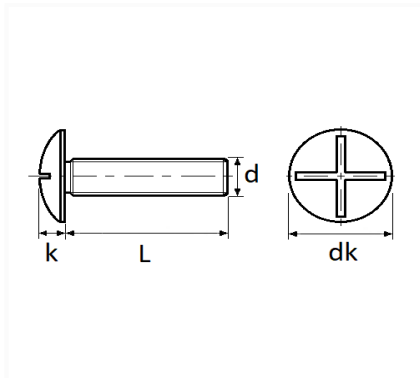

1 Allée des Bouleaux -F-95110 SANNOIS
 +33 (0)1 39 98 55 00
 info@restagraf.com

CROSS SLOTTED TRUSS HEAD MACHINE SCREW M6-1.00 X 80 mm NFE 25-129

Item code	Number of References	Number of pieces	Conditioning
40235	1	100	BOX

Technical informations	
dk	13.5 à 15 mm
k	3.2 mm
L	80 mm
d	M6 x 1.00

Materials
CLASS 4.8 STEEL