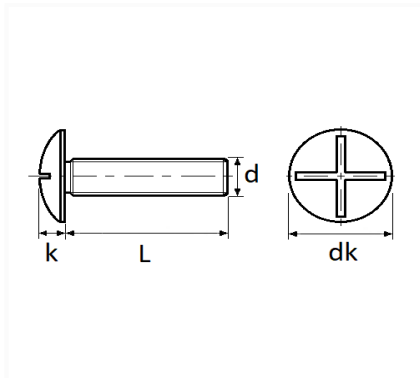

1 Allée des Bouleaux -F-95110 SANNOIS
 +33 (0)1 39 98 55 00
 info@restagraf.com

CROSS SLOTTED TRUSS HEAD MACHINE SCREW M6-1.00 X 50 mm NFE 25-129

Item code	Number of References	Number of pieces	Conditioning
40233	1	100	BOX

Technical informations	
dk	13.5 à 15 mm
k	3.2 mm
L	50 mm
d	M6 x 1.00

Materials
CLASS 4.8 STEEL