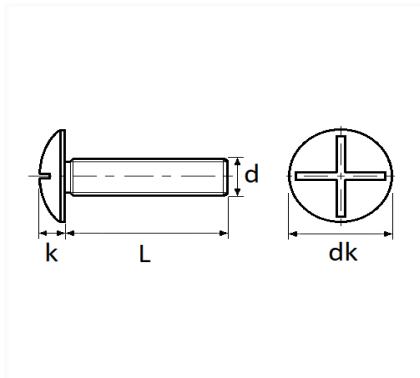

1 Allée des Bouleaux -F-95110 SANNOIS  
 +33 (0)1 39 98 55 00  
 info@restagraf.com

CROSS SLOTTED TRUSS HEAD MACHINE SCREW M6-1.00 X 30 mm NFE 25-129

Item code	Number of References	Number of pieces	Conditioning
40231	1	100	BOX

Technical informations	
dk	13.5 à 15 mm
k	3.2 mm
L	30 mm
d	M6 x 1.00

Materials
CLASS 4.8 STEEL