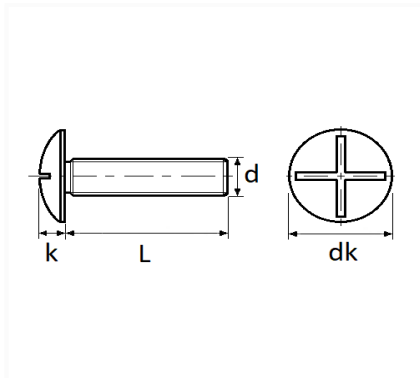

1 Allée des Bouleaux -F-95110 SANNOIS
 +33 (0)1 39 98 55 00
 info@restagraf.com

CROSS SLOTTED TRUSS HEAD MACHINE SCREW M5-0.80 X 40 mm NFE 25-129

Item code	Number of References	Number of pieces	Conditioning
40227	1	100	BOX

Technical informations	
dk	11 mm
k	2.6 mm
L	40 mm
d	M5 x 0.80

Materials
CLASS 4.8 STEEL