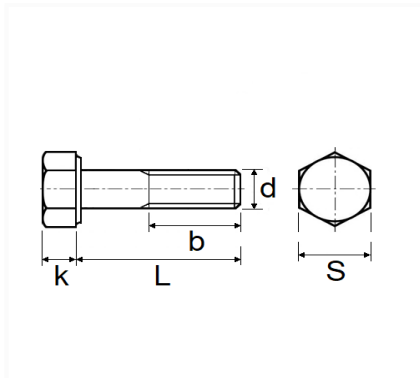

1 Allée des Bouleaux -F-95110 SANNOIS
 +33 (0)1 39 98 55 00
 info@restagraf.com

**GRADE 8.8 ZINC PLATED HEXAGON HEAD MACHINE SCREW M12-1.75 X 140 mm
 DIN 931 PARTIAL THREAD**

Item code	Number of References	Number of pieces	Conditioning
40142	1	10	BOX

Technical informations	
s	19 mm
k	7.5 mm
b	36 mm
L	140 mm
d	M12 x 1.75

Materials
CLASS 8.8 STEEL