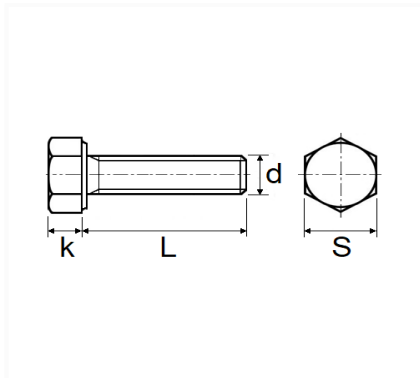

1 Allée des Bouleaux -F-95110 SANNOIS
 +33 (0)1 39 98 55 00
 info@restagraf.com

**GRADE 8.8 ZINC PLATED HEXAGON HEAD MACHINE SCREW M7-1.00 X 40 mm
 DIN 933**

Item code	Number of References	Number of pieces	Conditioning
40119	1	100	BOX
746	1	28	BAG

Technical informations	
s	11 mm
k	5 mm
L	40 mm
d	M7 x 1.00

Materials
CLASS 8.8 STEEL