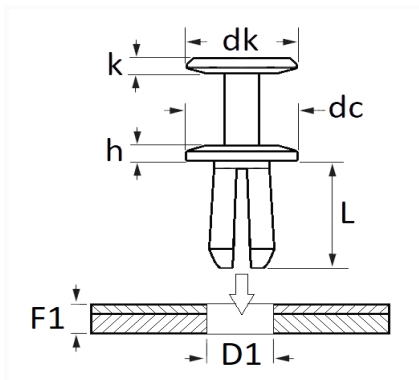

1 Allée des Bouleaux -F-95110 SANNOIS
 +33 (0)1 39 98 55 00
 info@restagraf.com

PLASTIC RIVET Ø 8,5 mm

Item code	Number of References	Number of pieces	Conditioning
12943	1	8	BAG

Technical informations	
dk	16 mm
k	1.2 mm
dc	20 mm
h	2.5 mm
L	21.5 mm
D1	8.5 mm
F1	4.5 → 7 mm

Materials
POLYAMIDE 6.6

Manufacturer correspondence*			
FORD Engineering number	W712196S300	FORD Finis	4862709

Manufacturer correspondence*

OPEL (GM) Catalog number	1816589	OPEL Part number	11589293
--------------------------	---------	------------------	----------