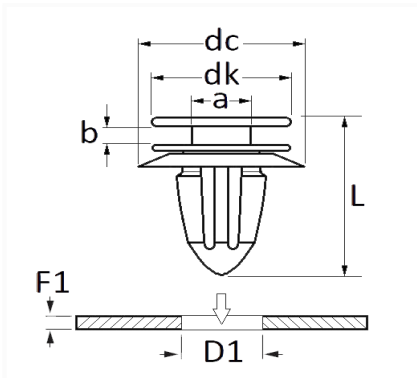

1 Allée des Bouleaux -F-95110 SANNOIS
 +33 (0)1 39 98 55 00
 info@restagraf.com

SELF-CENTRED PANEL CLIP Ø 8,2 mm

Item code	Number of References	Number of pieces	Conditioning
12778	1	12	BAG
42718	1	100	BOX
228119	1	4	BLISTER

Technical informations	
dk	22.4 mm
dc	18.9 mm
b	3 mm
a	4.9 mm
L	20 mm
D1	8.2 mm
F1	0.62 → 1.47 mm

Materials
POLYACETAL & ELASTOMER

Manufacturer correspondence*			
MITSUBISHI	MQ005725	OPEL Part number	3649910