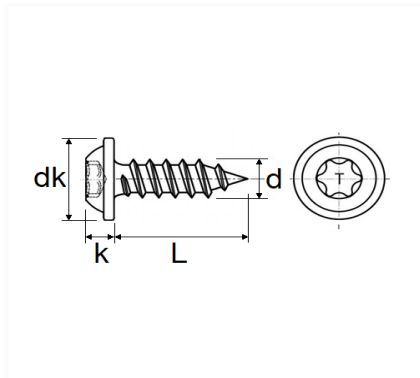

1 Allée des Bouleaux -F-95110 SANNOIS  
 +33 (0)1 39 98 55 00  
 info@restagraf.com

**SOFT MATERIAL SCREW Ø 4,5 X 20 mm BUMPER AND WHEEL HOUSING COVER**

Item code	Number of References	Number of pieces	Conditioning
12724	1	20	BAG
228243	1	4	BLISTER

Technical informations	
dk	16 mm
k	2.9 mm
L	20 mm
d	4.5 mm
T	X20

<b>Materials</b>
STEEL

Manufacturer correspondence*			
CITROËN	9801024980	DS Automobiles	9801024980

Manufacturer correspondence*			
OPEL (Stellantis)	9801024980	OPEL Part number	3644121
PEUGEOT	9801024980		