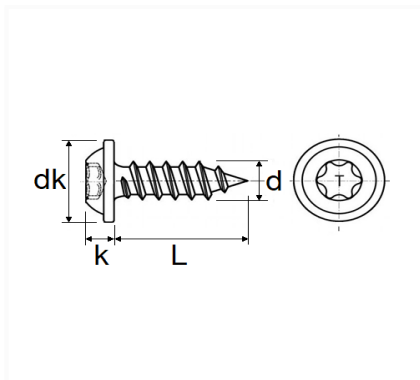

1 Allée des Bouleaux -F-95110 SANNOIS
 +33 (0)1 39 98 55 00
 info@restagraf.com

**BLACK ZINC PLATED TRUSS HEAD SELF TAPPING SCREW Ø 4,2 X 16 mm
 INTERIOR AND EXTERIOR TRIM**

Item code	Number of References	Number of pieces	Conditioning
12692	1	20	BAG
228276	1	5	BLISTER

Technical informations	
dk	12 mm
k	2.85 mm
L	16 mm
d	4.2 mm
T	X20

Materials
STEEL

Manufacturer correspondence*	
RENAULT	7703016597

* Non contractual information given as indication