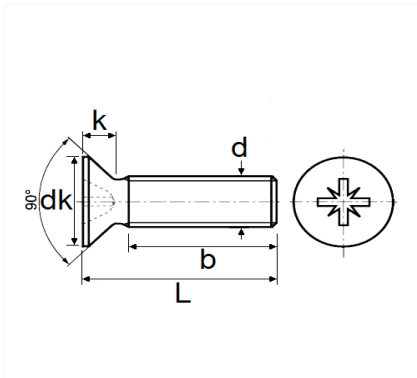

1 Allée des Bouleaux -F-95110 SANNOIS
 +33 (0)1 39 98 55 00
 info@restagraf.com

MASCHINENSCHRAUBE SENKKOPF EDELSTAHL A4 M5-0.80 X 25 mm DIN 965

Item code	Number of References	Number of pieces	Conditioning
657	1	20	BEUTEL

Technical informations	
dk	9.2 mm
k	3.5 mm
L	25 mm
b	22 mm
d	M5 x 0.80

Materials
EDELSTAHL A4 70

Manufacturer correspondence*	
RENAULT	7703005059

* Non contractual information given as indication