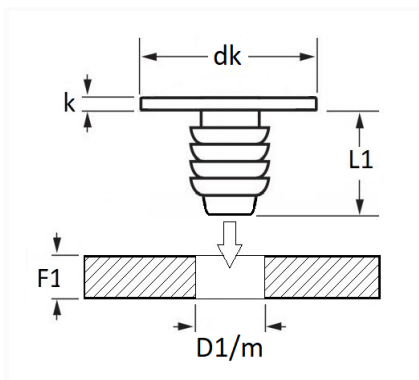

## BLINDSTOPFEN M8

| Item code | Number of References | Number of pieces | Conditioning |
|-----------|----------------------|------------------|--------------|
| 12557     | 1                    | 10               | BEUTEL       |

| Technical informations |              |
|------------------------|--------------|
| dk                     | 17 mm        |
| k                      | 3.5 mm       |
| L1                     | 10 mm        |
| D1                     | 6 → 7.5 mm   |
| m                      | Tarudage M8  |
| F1                     | 1.2 → 4.5 mm |
|                        |              |
|                        |              |
|                        |              |
|                        |              |