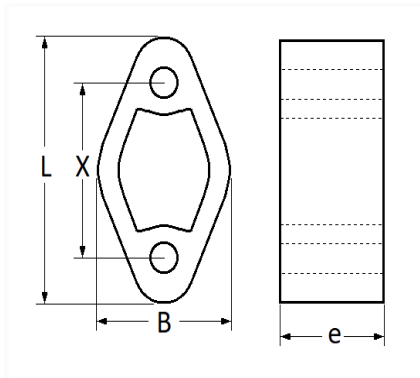

SILENTBLOC AUSPUFF L = 66 mm

Item code	Number of References	Number of pieces	Conditioning
12510	1	10	BEHÄLTER
2510	1	2	BEUTEL

Technical informations	
L	66 mm
B	43 mm
e	25 mm
X	42 mm

Materials
GUMMI

Manufacturer correspondence*			
ALTERNATIVE ZU CITROËN	175540	ALTERNATIVE ZU PEUGEOT	175540