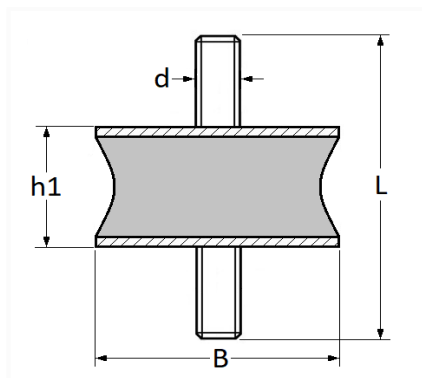

1 Allée des Bouleaux -F-95110 SANNOIS
 +33 (0)1 39 98 55 00
 info@restagraf.com

SILENTBLOC AUSPUFF M8-1.25 L = 27 mm

Item code	Number of References	Number of pieces	Conditioning
12502	2	30	BEHÄLTER
2502	2	3	BEUTEL

Technical informations	
L	64 mm
h1	27 mm
B	43.5 mm
d	M8 x 1.25

Materials
STAHL + EPDM

Manufacturer correspondence*	
RENAULT	7700565762

* Non contractual information given as indication