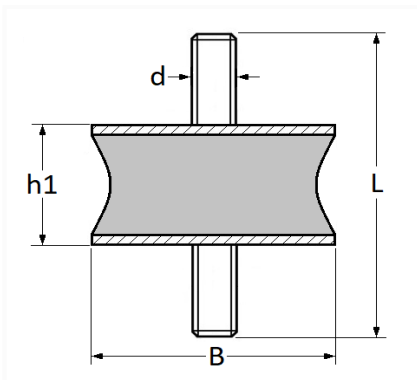

1 Allée des Bouleaux -F-95110 SANNOIS
 +33 (0)1 39 98 55 00
 info@restagraf.com

EXHAUST SILENTBLOC M6-1.00 L = 25 mm

Item code	Number of References	Number of pieces	Conditioning
12501	2	30	BOX
2501	2	6	BAG

Technical informations	
L	54 mm
h1	26.5 mm
B	23.5 mm
d	M6 x 1.00

Materials
STEEL + EPDM

Manufacturer correspondence*	
RENAULT	7704002484

* Non contractual information given as indication