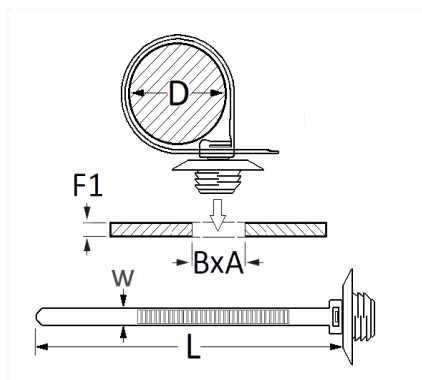

1 Allée des Bouleaux -F-95110 SANNOIS  
 +33 (0)1 39 98 55 00  
 info@restagraf.com

**ARROWHEAD PLASTIC CABLE TIE 150 X 4,6 mm 6,2 X 12,2 mm OB**

Item code	Number of References	Number of pieces	Conditioning
12402	1	10	BAG

Technical informations	
L	150 mm
W	4.6 mm
D	1 → 35 mm
B	6.2 mm
A	12.2 mm
F1	0.6 → 6 mm

<b>Materials</b>
POLYAMIDE 66

Manufacturer correspondence*			
FORD Engineering number	8M5T14A169AA	FORD Finis	1520614