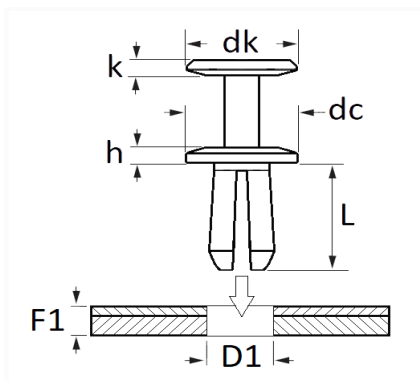

1 Allée des Bouleaux -F-95110 SANNOIS
 +33 (0)1 39 98 55 00
 info@restagraf.com

PLASTIC RIVET Ø 7 mm WHEEL HOUSING COVER

Item code	Number of References	Number of pieces	Conditioning
12382	1	10	BAG
42708	1	100	BOX

Technical informations	
dk	14 mm
k	1.6 mm
dc	20 mm
h	2 mm
L	8 mm
D1	7 mm
F1	0.7 → 3 mm

Materials
POLYAMIDE 6

Manufacturer correspondence*	
TOYOTA	9046707166

* Non contractual information given as indication