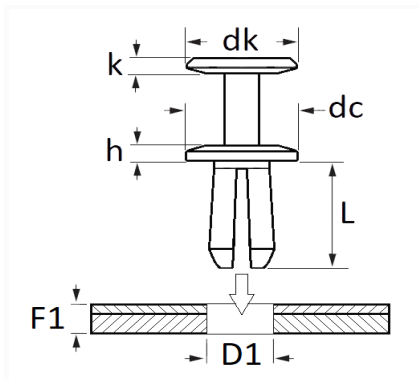

1 Allée des Bouleaux -F-95110 SANNOIS  
 +33 (0)1 39 98 55 00  
 info@restagraf.com

PLASTIC RIVET Ø 6,5 → 6,7 mm WHEEL HOUSING COVER

Item code	Number of References	Number of pieces	Conditioning
12326	1	6	BAG

Technical informations	
dk	19.7 mm
k	2.3 mm
dc	19.7 mm
h	2 mm
L	14.8 mm
D1	6.5 → 6.7 mm
F1	2 → 9 mm

<b>Materials</b>
POLYAMIDE 66

<b>Manufacturer correspondence*</b>	
VOLKSWAGEN	4B0863907A01C

\* Non contractual information given as indication