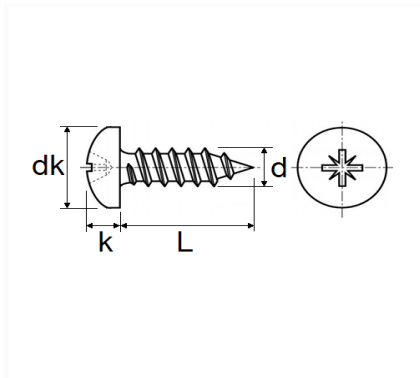

1 Allée des Bouleaux -F-95110 SANNOIS
 +33 (0)1 39 98 55 00
 info@restagraf.com

ZINC PLATED POZIDRIV PAN HEAD SELF TAPPING SCREW Ø 4,2 X 25 mm DIN 7981

Item code	Number of References	Number of pieces	Conditioning
633	1	40	BAG

Technical informations	
dk	8 mm
k	2.85 mm
L	25 mm
d	4.2 mm

Materials
STEEL

Manufacturer correspondence*	
RENAULT	7703016025

* Non contractual information given as indication