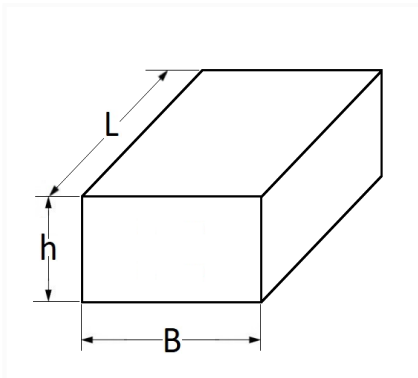

1 Allée des Bouleaux -F-95110 SANNOIS
 +33 (0)1 39 98 55 00
 info@restagraf.com

ADHESIVE SHIM 6 x 20 mm WINDSCREEN

Item code	Number of References	Number of pieces	Conditioning
12212	1	12	BAG

Technical informations	
L	20 mm
B	5 mm
h	6 mm