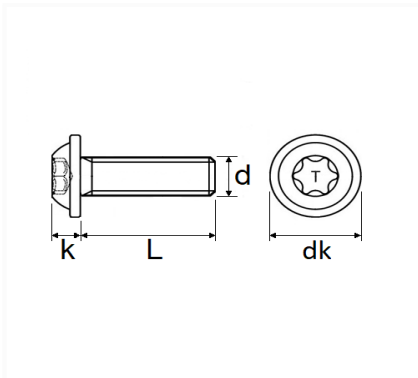

1 Allée des Bouleaux -F-95110 SANNOIS  
 +33 (0)1 39 98 55 00  
 info@restagraf.com

**EXTRA LARGE DOME HEAD BLACK SCREW M6-1.00 X 20 mm BUMPER AND WHEEL HOUSING COVER**

Item code	Number of References	Number of pieces	Conditioning
12073	1	10	BAG

Technical informations	
dk	19.5 mm
k	4 mm
L	19 mm
d	M6 x 1.00
T	X30