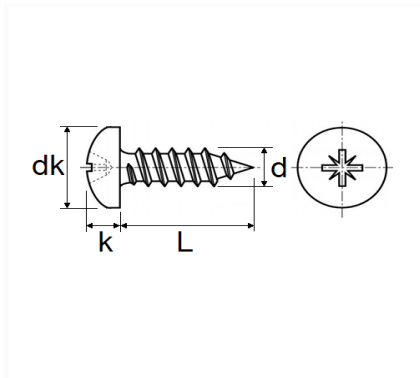

1 Allée des Bouleaux -F-95110 SANNOIS
 +33 (0)1 39 98 55 00
 info@restagraf.com

ZELFTAPPENDE SCHROEF MET GEWELFDE CILINDERKOP WIT ZINK Ø 4,8 X 16 mm DIN 7981

Item code	Number of References	Number of pieces	Conditioning
627	1	40	

Technical informations	
dk	9.4 mm
k	3.5 mm
L	16 mm
d	4.8 mm

Materials
STAAL

Manufacturer correspondence*			
RENAULT	7703016029	VOLKSWAGEN	N01396921

Manufacturer correspondence*

VOLKSWAGEN

N0139694

* Non contractual information given as indication
