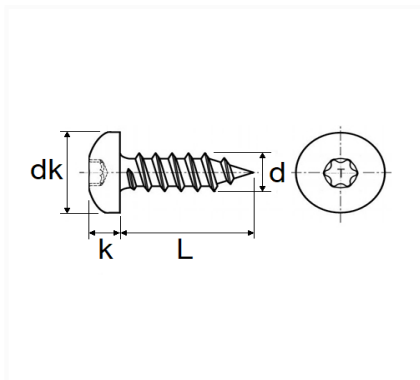

1 Allée des Bouleaux -F-95110 SANNOIS
 +33 (0)1 39 98 55 00
 info@restagraf.com

SOFT MATERIAL SCREW Ø 4,5 X 15 mm

Item code	Number of References	Number of pieces	Conditioning
11975	1	20	BAG

Technical informations	
dk	9 mm
k	3.4 mm
L	15 mm
d	4.5 mm
T	X20